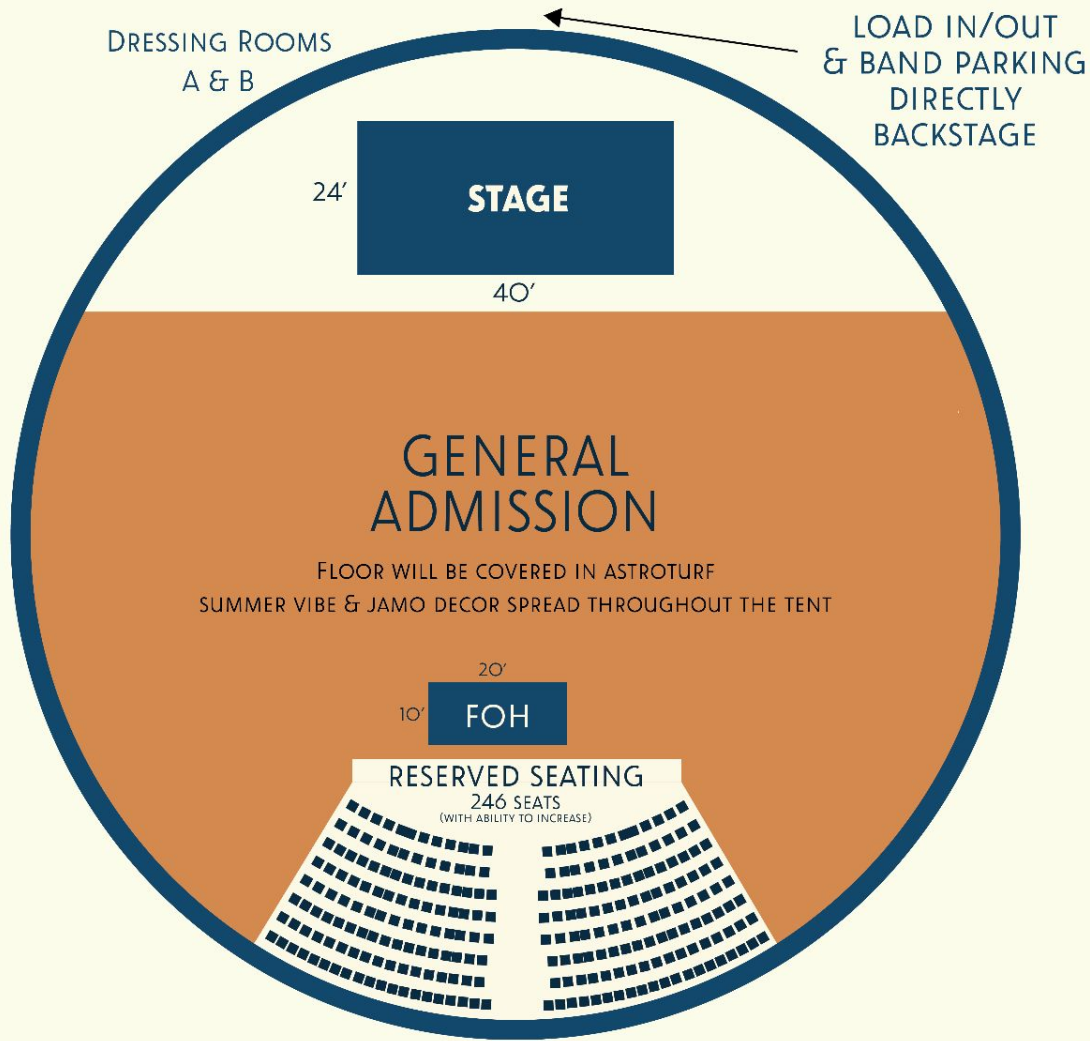

SITE MAP

3401 WASHINGTON AVE
ST. LOUIS, MO 63103

1,000 // 2,500 STANDING ROOM

Jamo
PRESENTS

The **LOT**
AT THE BIG TOP

TECH SPECS

STAGE / AUDIO

40' X 24' X 4' STAGE